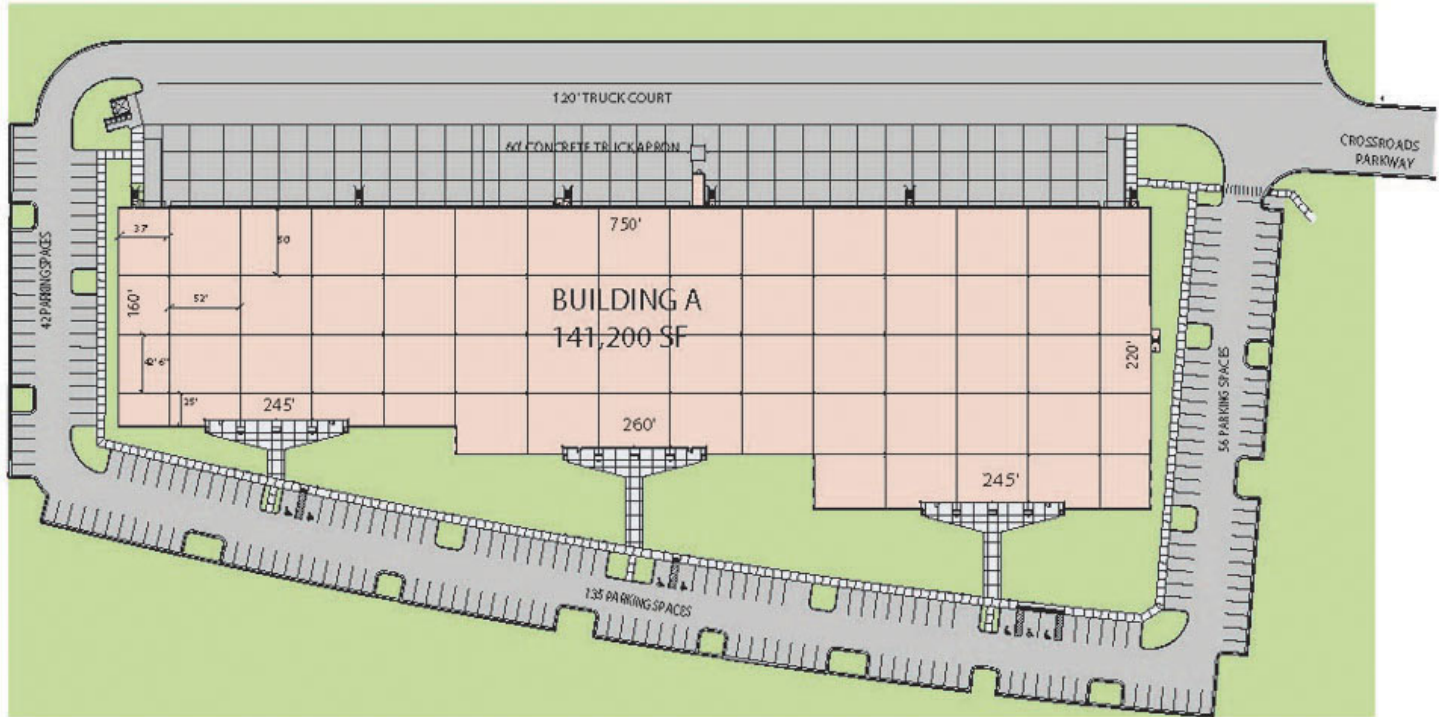

CROSSROADS BUSINESS CENTER BUILD-TO-SUIT SITE

Heart of Treasure Coast
Fort Pierce, Florida 34950

CONTACT

Larry Dinner

IDI Fort Lauderdale Office
515 East Las Olas Boulevard
Suite 960
Ft. Lauderdale, Florida 33301
954.678.2102
ldinner@idi.com